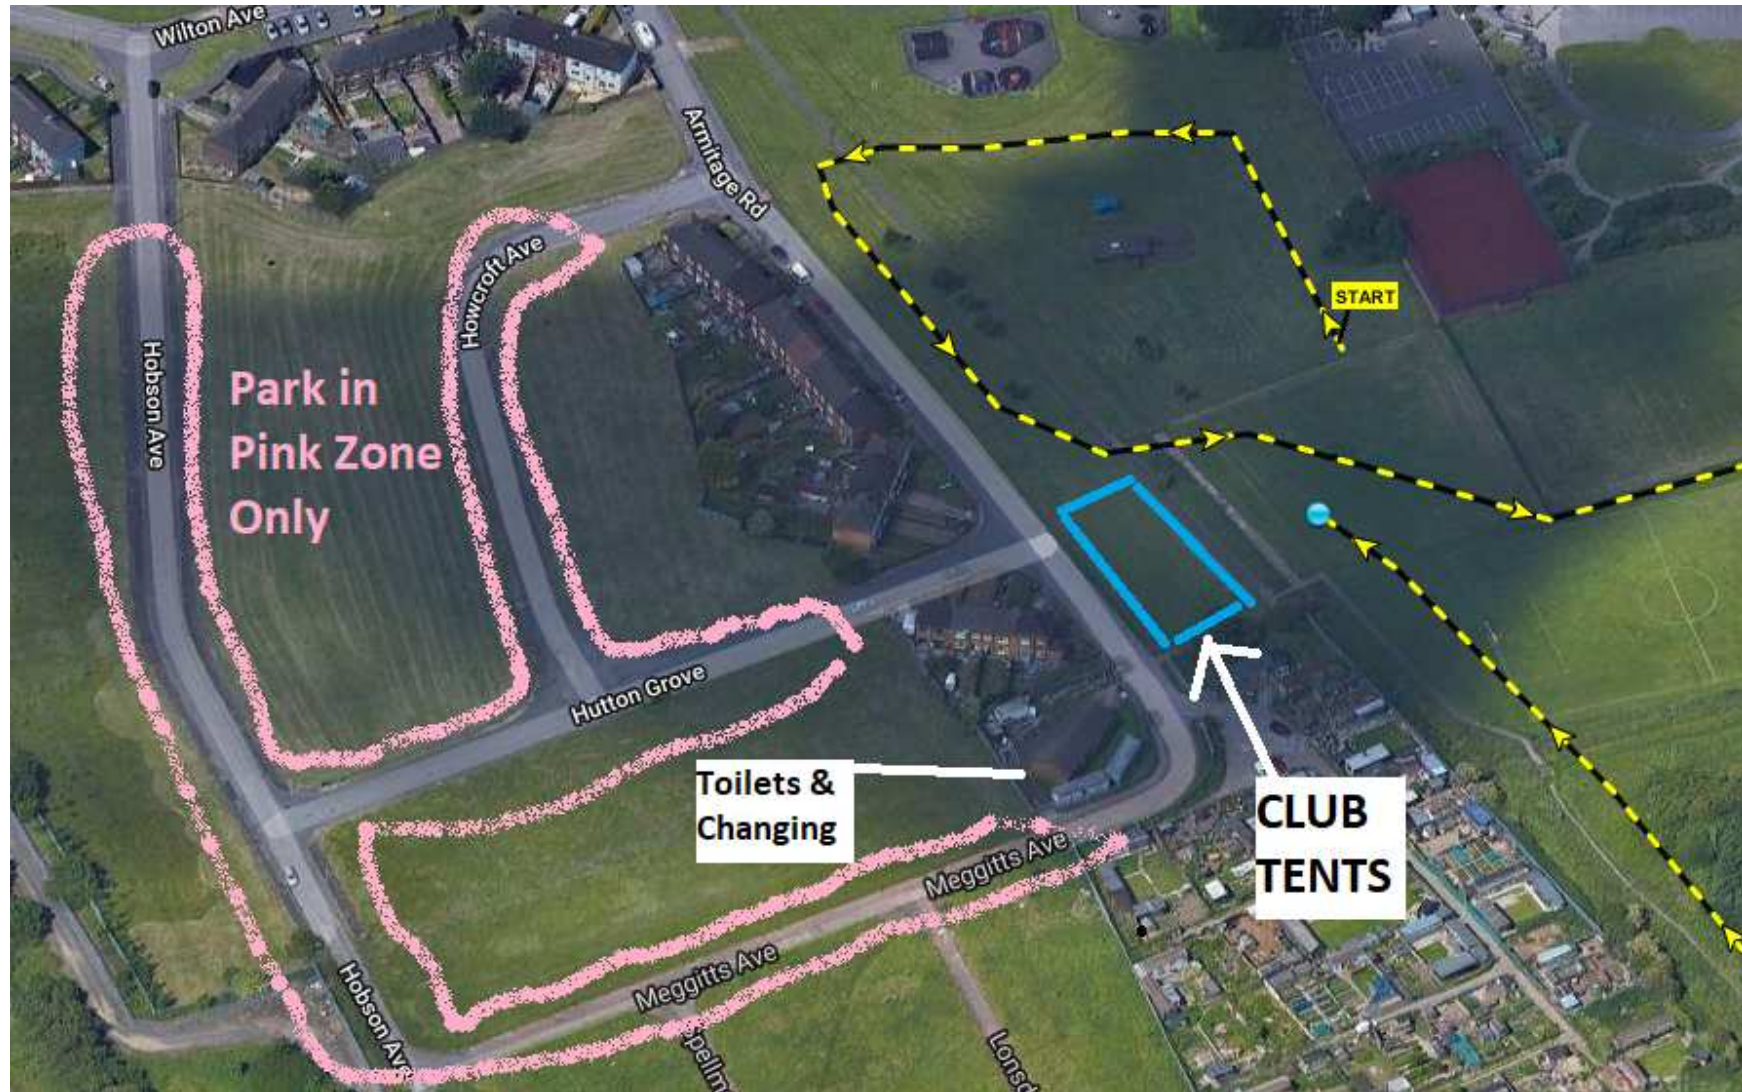

NYSD Cross Country – Fox Rush Farm Community Woodland, Redcar

Access from A1085 Trunk Road at Steel House Roundabout into Dormanstown, take 1st right on to The Fleet and then Armitage Road. Park on Howcroft Ave, Hutton Grove and Hobson Ave – ie pink zone on the map. **(Not Armitage Road or Wilton Ave!)**. Refreshments, changing and toilets at Dormanstown Junior FC at the corner of Meggitts Ave and Armitage Road near the club tent area. **POST CODE FOR SAT NAVS = TS10 5PZ**

SEE BELOW FOR OVERALL MAP AND AGE GROUP MAPS

OVERALL MAP

Key

Large black and yellow = start/finish. Yellow with black dots main course.

Blue B to D1 to J to L = under 11 short cut (race 1)

Blue J to L = under 13 short cut (race 2)

Under 15's, Senior Men's, Senior Women's Route

U15 Boys & Girls

= 3.2 km

11.20am Start **(1 Lap)**

U17/Vet/Sen Women & U17/Vet 65 Men

= 6 km

11.35am Start **(2 Laps)**

U20/Sen/Vet Men

= 8.9 km

12.15pm Start **(3 Laps)**