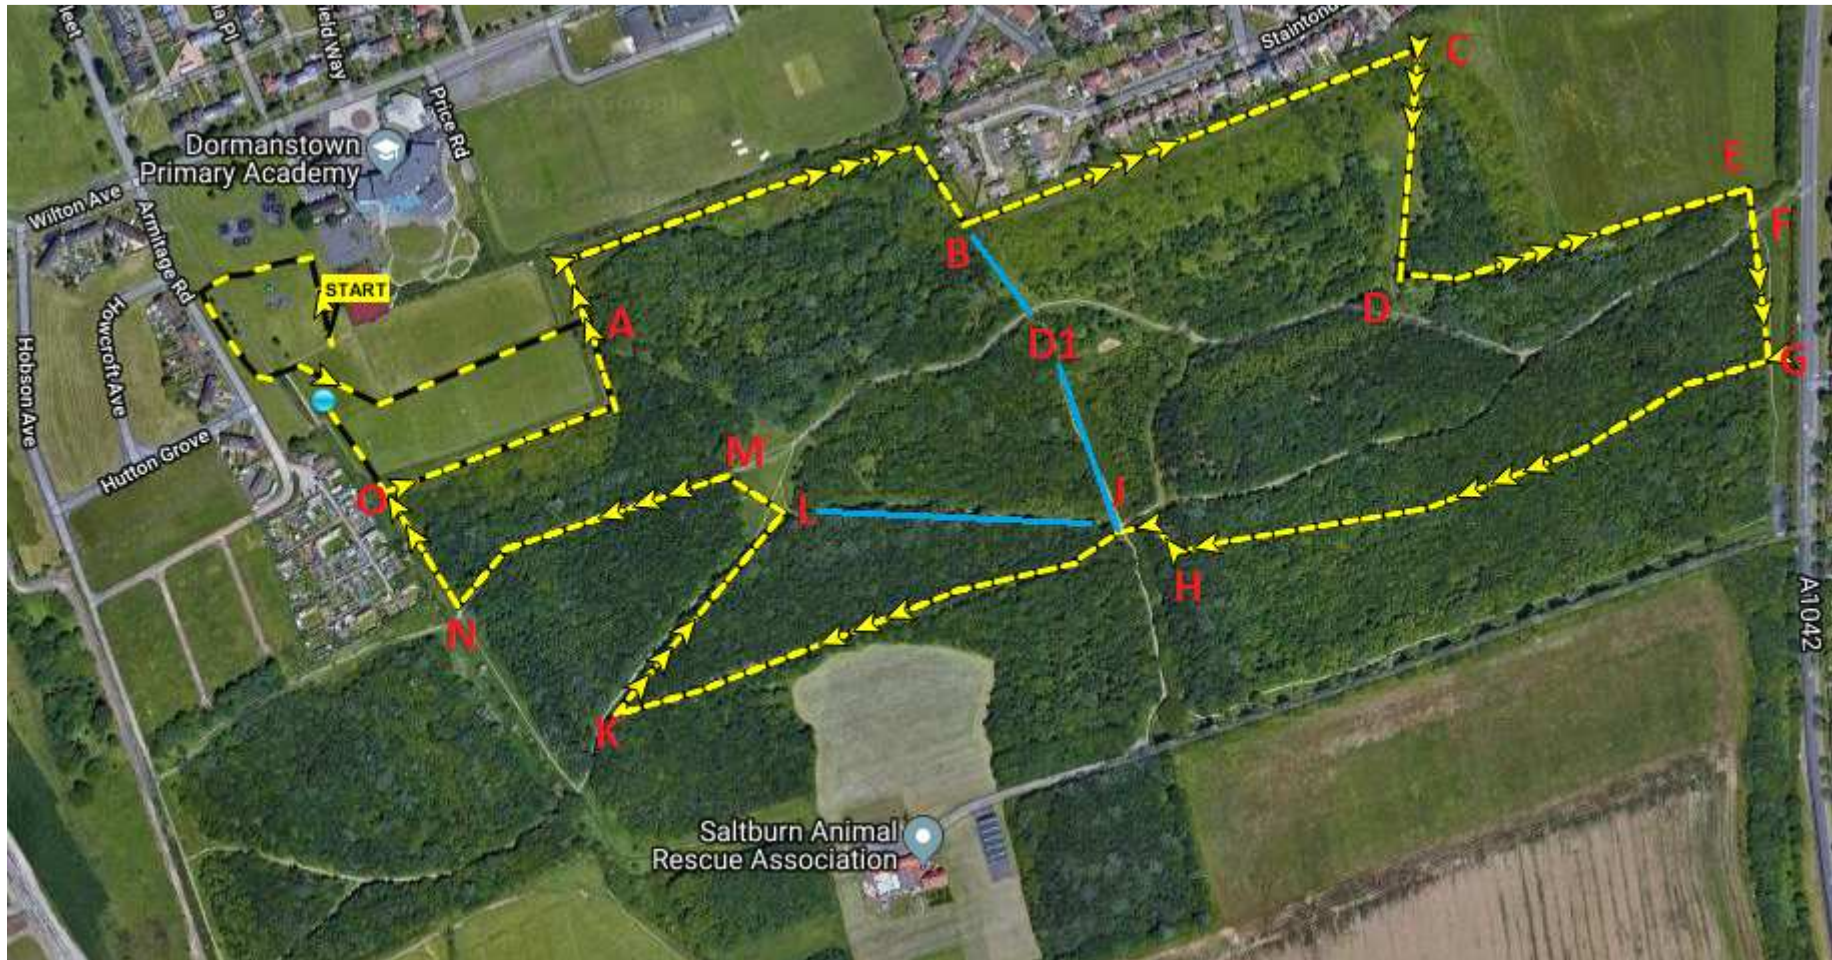

NYSD Cross Country – Fox Rush Farm Community Woodland, Redcar

Access from A1085 Trunk Road at Steel House Roundabout into Dormanstown, take 1st right on to The Fleet and then Armitage Road. Park on Howcroft Ave, Hutton Grove and Hobson Ave – ie pink zone on the map. **(Not Armitage Road or Wilton Ave!)**. Refreshments, changing and toilets at Dormanstown Junior FC at the corner of Meggitts Ave and Armitage Road near the club tent area. **POST CODE FOR SAT NAVS = TS10 5PZ**

SEE BELOW FOR OVERALL MAP AND AGE GROUP MAPS

OVERALL MAP

Key

Large black and yellow = start/finish. Yellow with black dots main course.

Blue B to D1 to J to L = under 11 short cut (race 1)

Blue J to L = under 13 short cut (race 2)

Under 15's, Senior Men's, Senior Women's Route

U15 Boys & Girls

= 3.2 km

11.20am Start **(1 Lap)**

U17/Vet/Sen Women & U17/Vet 65 Men

= 6 km

11.35am Start **(2 Laps)**

U20/Sen/Vet Men

= 8.9 km

12.15pm Start **(3 Laps)**