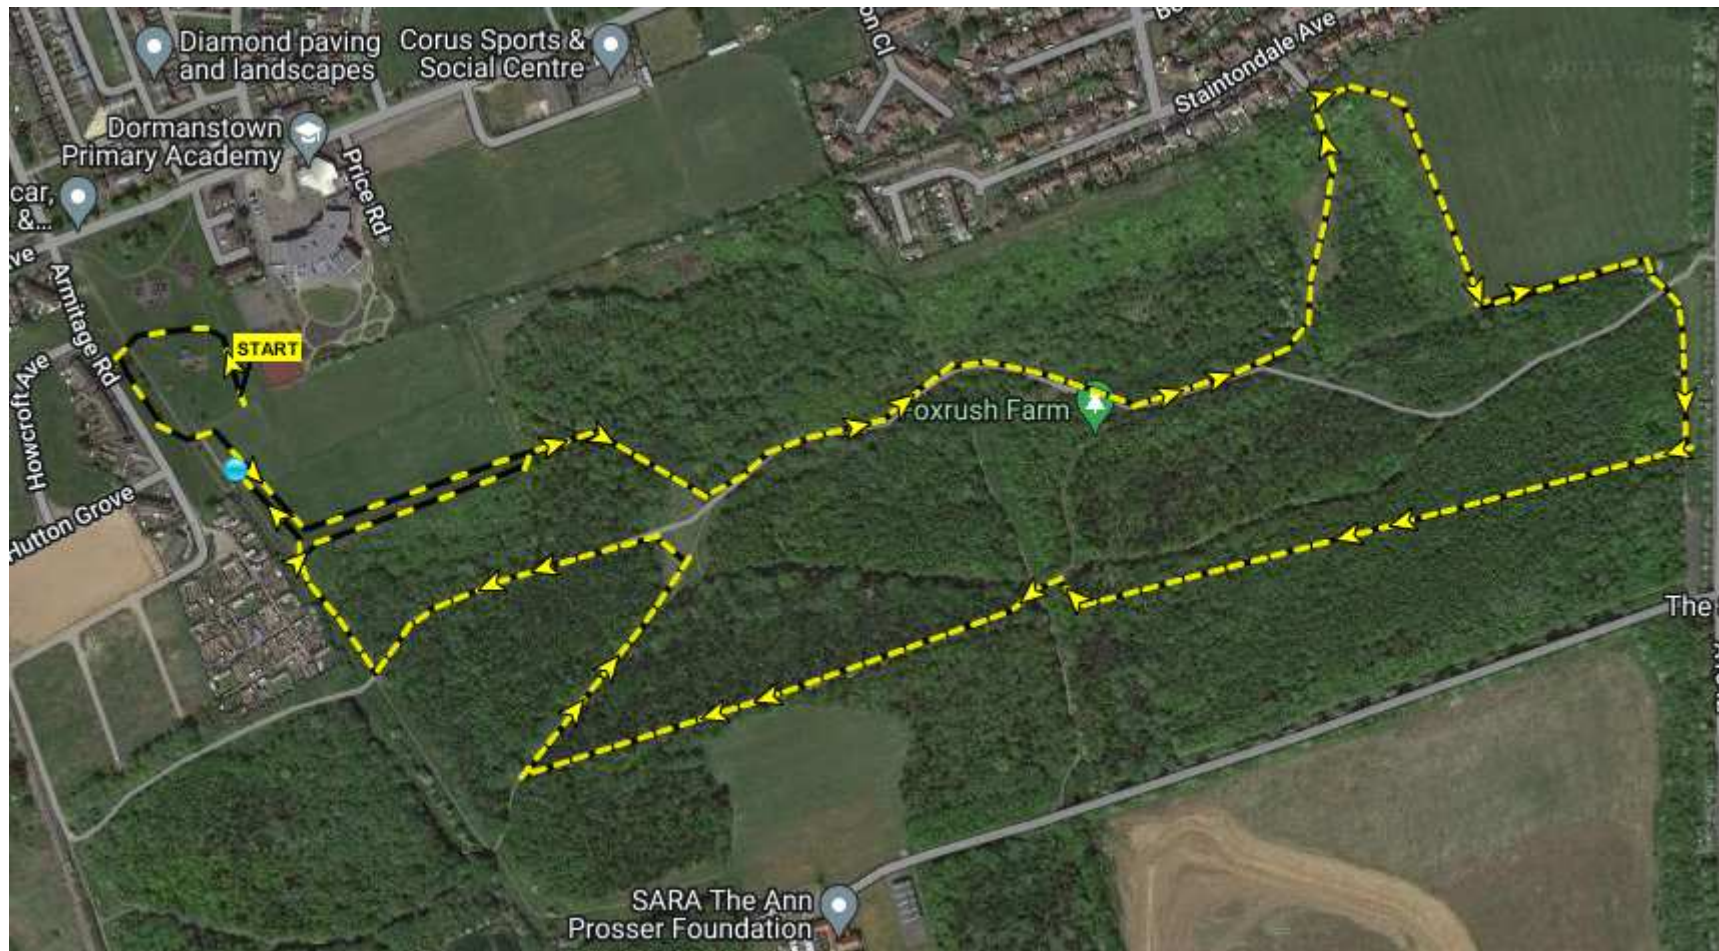

NYSD Cross Country – Fox Rush Farm Community Woodland, Redcar

Access from A1085 Trunk Road at TEESWORKS Roundabout into Dormanstown, take 1st right on to The Fleet and then Armitage Road. Park on Howcroft Ave, Hutton Grove and Hobson Ave – ie pink zone on the map. **(Not Armitage Road or Wilton Ave!)**. Refreshments (**Contactless Payments Only**) and toilets at Dormanstown Junior FC at the corner of Meggitts Ave and Armitage Road near the club tent area. **FOR SAT NAVS = TS10 5PZ, What3words ///jaws.faces.means**

SEE BELOW FOR OVERALL MAP AND AGE GROUP MAPS

Trail shoes / spikes recommended

OVERALL MAP

Key

Large black and yellow = start/finish. Yellow with black dots main course.

Blue C to K = under 11 short cut (race 1)

Blue K to M = under 13 short cut (race 2)

Under 11's route

Under 11 Boys & Girls

= 2km

11am Start

Under 13's Route

U13 Boys and Girls

= 2.8 km 11.10am Start

Under 15's, Senior Men's, Senior Women's Route

U15 Boys & Girls	= 3.2 km	11.20am Start (1 Lap)
U17/Vet/Sen Women & U17/Vet 65 Men	= 5.8 km	11.35am Start (2 Laps)
U20/Sen/Vet Men	= 8.6 km	12.15pm Start (3 Laps)