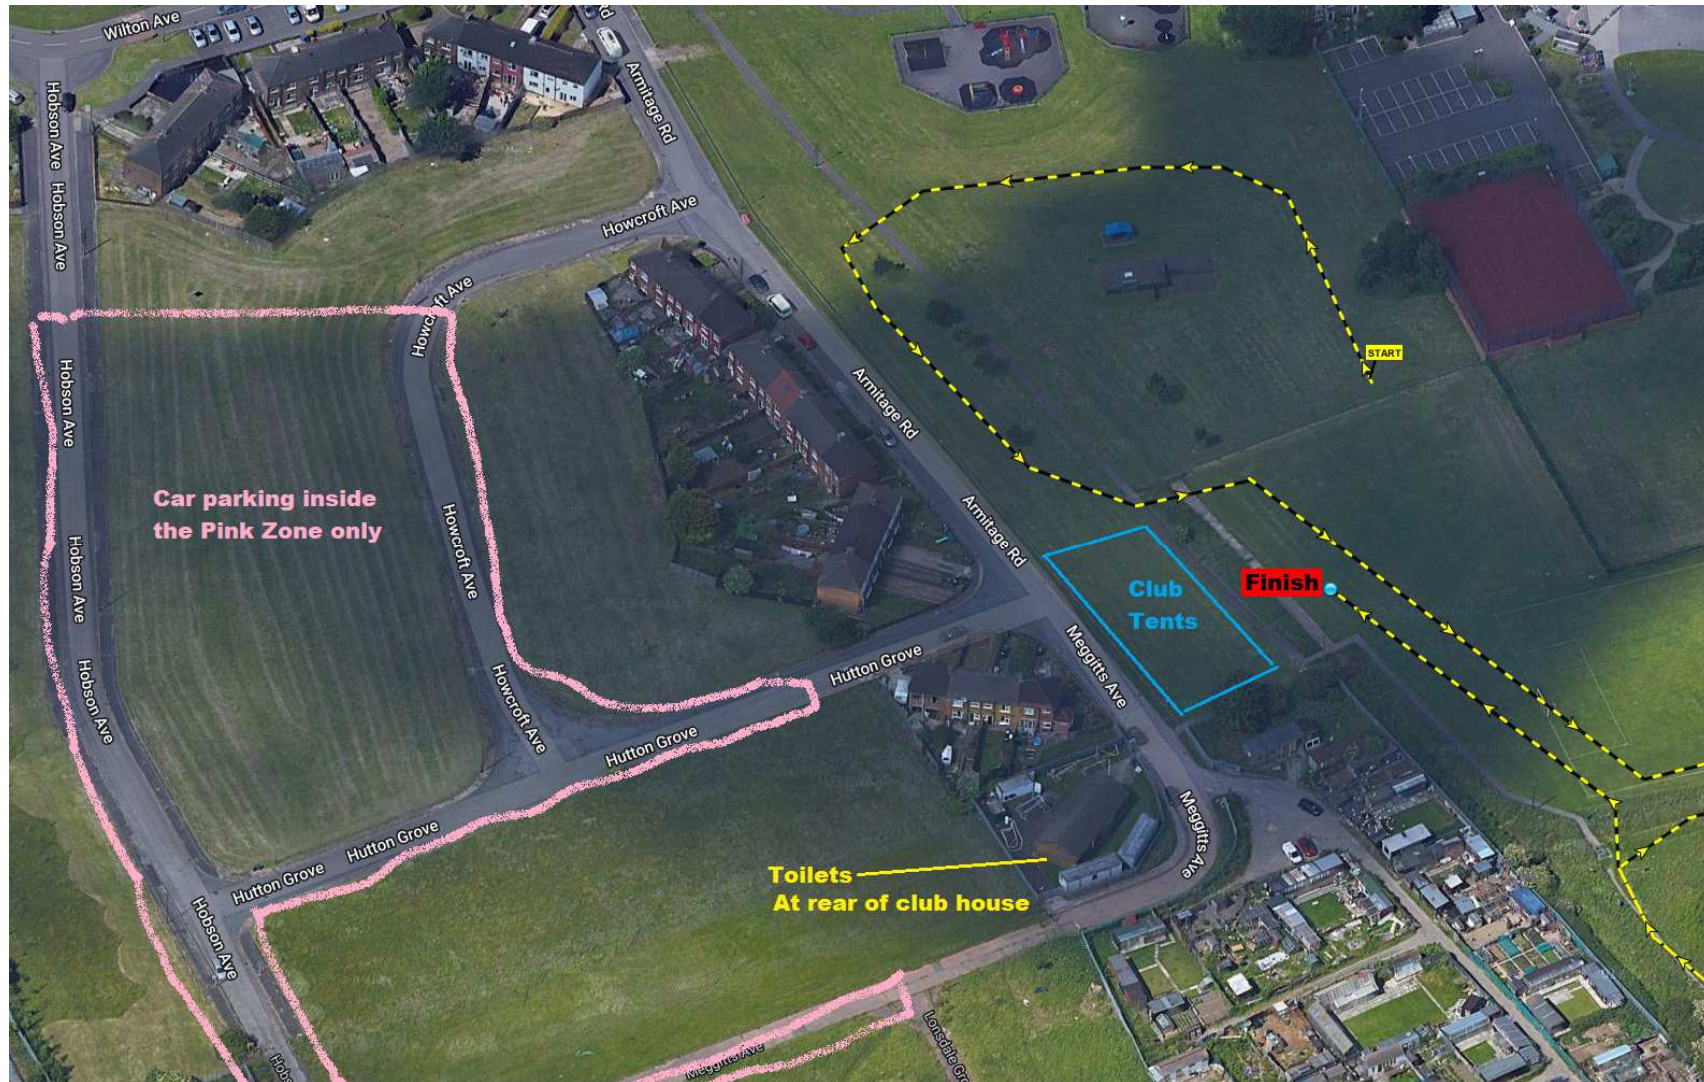

NYSD Cross Country – Fox Rush Farm Community Woodland, Redcar

Access from A1085 Trunk Road at TEESWORKS Roundabout into Dormanstown, take 1st right on to The Fleet and then Armitage Road. Park on Howcroft Ave, Hutton Grove and Hobson Ave – ie pink zone on the map. **(Not Armitage Road or Wilton Ave!)**. Refreshments (**Contactless Payments Only**) and toilets at Dormanstown Junior FC at the corner of Meggitts Ave and Armitage Road near the club tent area. **FOR SAT NAVS = TS10 5PZ, What3words ///jaws.faces.means**

NYSD CROSS COUNTRY, 5th NOVEMBER 2023

FOX RUSH COMMUNITY WOODLAND

NO DOGS ALLOWED IN START-FINISH AREA

(ie Any area where children a likely to play games)

RACE TIMETABLE

	UNDER 11'S	-11.00
	UNDER 13'S	-11.10
	UNDER 15'S	-11.20
UNDER 17 & OVER 65 MEN, UNDER 17, SENIOR & VET WOMEN		-11.35
	UNDER 20, SENIOR & VET MEN	-12.15

SEE BELOW FOR OVERALL MAP AND AGE GROUP MAPS

Trail shoes / spikes recommended

OVERALL MAP

Key

Large black and yellow = start/finish. Yellow with black dots main course.

Blue C to K = under 11 short cut (race 1)

Under 15's, Senior Men's, Senior Women's Route

U15 Boys & Girls	= 3.2 km	11.20am Start (1 Lap)
U17/Vet/Sen Women & U17/Vet 65 Men	= 5.8 km	11.35am Start (2 Laps)
U20/Sen/Vet Men	= 8.6 km	12.15pm Start (3 Laps)