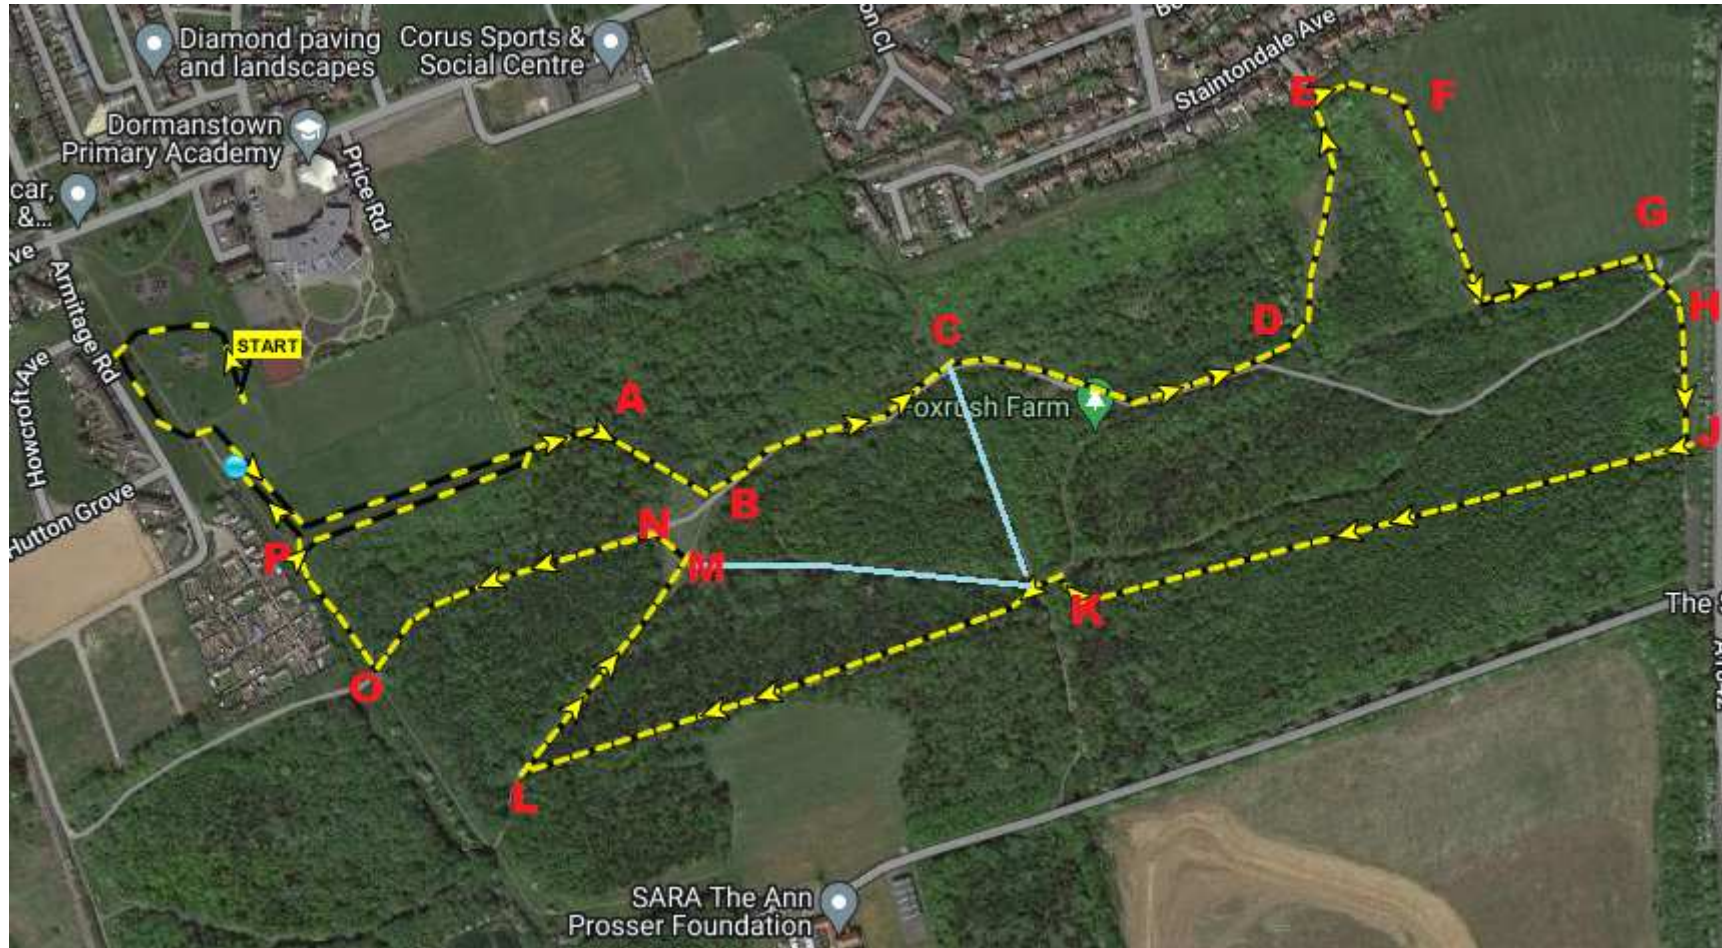

NYSD Cross Country – Fox Rush Farm Community Woodland, Redcar

Access from A1085 Trunk Road at TEESWORKS Roundabout into Dormanstown, take 1st right on to The Fleet and then Armitage Road. Park on Howcroft Ave, Hutton Grove and Hobson Ave – ie pink zone on the map. **(Not Armitage Road or Wilton Ave!)**. Refreshments (**Contactless Payments Only**) and toilets at Dormanstown Junior FC at the corner of Meggitts Ave and Armitage Road near the club tent area. **FOR SAT NAVS = TS10 5PZ, What3words ///jaws.faces.means**

NYSD CROSS COUNTRY, 5th NOVEMBER 2023

FOX RUSH COMMUNITY WOODLAND

NO DOGS ALLOWED IN START-FINISH AREA

(ie Any area where children a likely to play games)

RACE TIMETABLE

	UNDER 11'S	-11.00
	UNDER 13'S	-11.10
	UNDER 15'S	-11.20
UNDER 17 & OVER 65 MEN, UNDER 17, SENIOR & VET WOMEN		-11.35
	UNDER 20, SENIOR & VET MEN	-12.15

SEE BELOW FOR OVERALL MAP AND AGE GROUP MAPS

Trail shoes / spikes recommended

OVERALL MAP

Key

Large black and yellow = start/finish. Yellow with black dots main course.

Blue C to K = under 11 short cut (race 1)

Under 15's, Senior Men's, Senior Women's Route

U15 Boys & Girls	= 3.2 km	11.20am Start (1 Lap)
U17/Vet/Sen Women & U17/Vet 65 Men	= 5.8 km	11.35am Start (2 Laps)
U20/Sen/Vet Men	= 8.6 km	12.15pm Start (3 Laps)